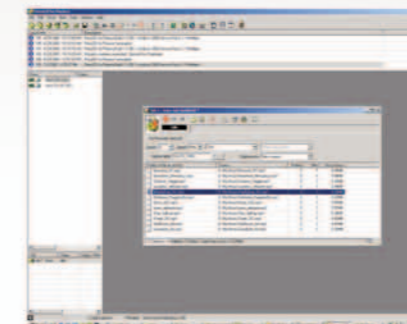

Produce High Volumes of Discs Without the High Cost!

If you need to produce a lot of CD-Rs or DVD±Rs, look no further than the new ComposerPro from Primera Technology. It offers all the features, performance and dependability that has made Primera a leader in desktop CD/DVD duplication and printing.

Its 100-disc capacity and dual CD-R or DVD±R recorders let you produce up to 60 discs per hour – right on your own desktop. Add an optional Primera CD Color Printer and you'll be able to print directly onto the surface of discs for a highly professional and finished look.

Simple Operation, Reliable Performance

ComposerPro is based upon the same easy to operate, reliable mechanism as Primera's best-selling Composer™ Optical Disc Duplicator. Once started, ComposerPro operates completely unattended. Simply place up to 100 blank discs at a time in the input bin. ComposerPro's integrated robotics will automatically load discs into the high-speed CD-R or combination DVD±R/CD-R recorders.

Precision Robotic Control

Discs are transported to the dual CD-R or DVD±R recorders and optional printer by ComposerPro's advanced robotic arm. This precision mechanism picks each disc and puts it in the appropriate recording or printing station with placement accuracy better than 0.06 of an inch (1.5mm), assuring you of reliable, unattended operation for each and every job.

Professional Software Included

ComposerPro comes complete with easy to learn and highly capable mastering and duplication software for CD-R, DVD±R or both, depending upon the model you purchase.

Multiple Printing Options

Print text, graphics, logos and more directly onto the surface of your discs with an optional Primera ink-jet or thermal CD printer.